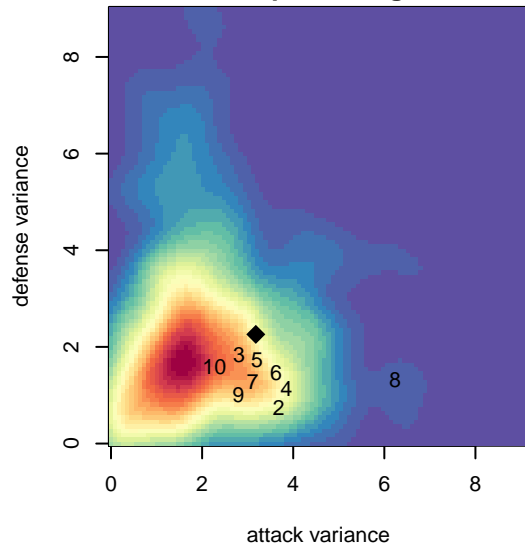

NK Crew B04

North Kitsap SC
 Poulsbo, WA
 B04 total strength=1232
 attack=8.07 defense=2.47
 fall league = PSPL WSPL U14
 spr league = Spr NPSL (04) Div 1 U14

alt names used:
 NK Crew
 NORTH KITSAP SC NK CREW
 NK Crew
 North Kitsap Soccer Club – NK Crew
 North Kitsap B04 Crew
 North Kitsap Soccer Club – NK Crew

Venues played:
 2017 Clash At the Border Gold
 2017 Crossfire Select U14 Gold
 2017 PSPL WSPL U14
 2017 Founders Cup B04 Div A
 2017 Spr NPSL (04) Division 1 U14
 2017 WYS Presidents Cup B04 Division 2

**attack and defense variance (black dot)
relative to other teams
and top 10 in region**

**attack and defense rating
relative to others at age
and all opponents in last 13 months**

Performance relative to 13 month average