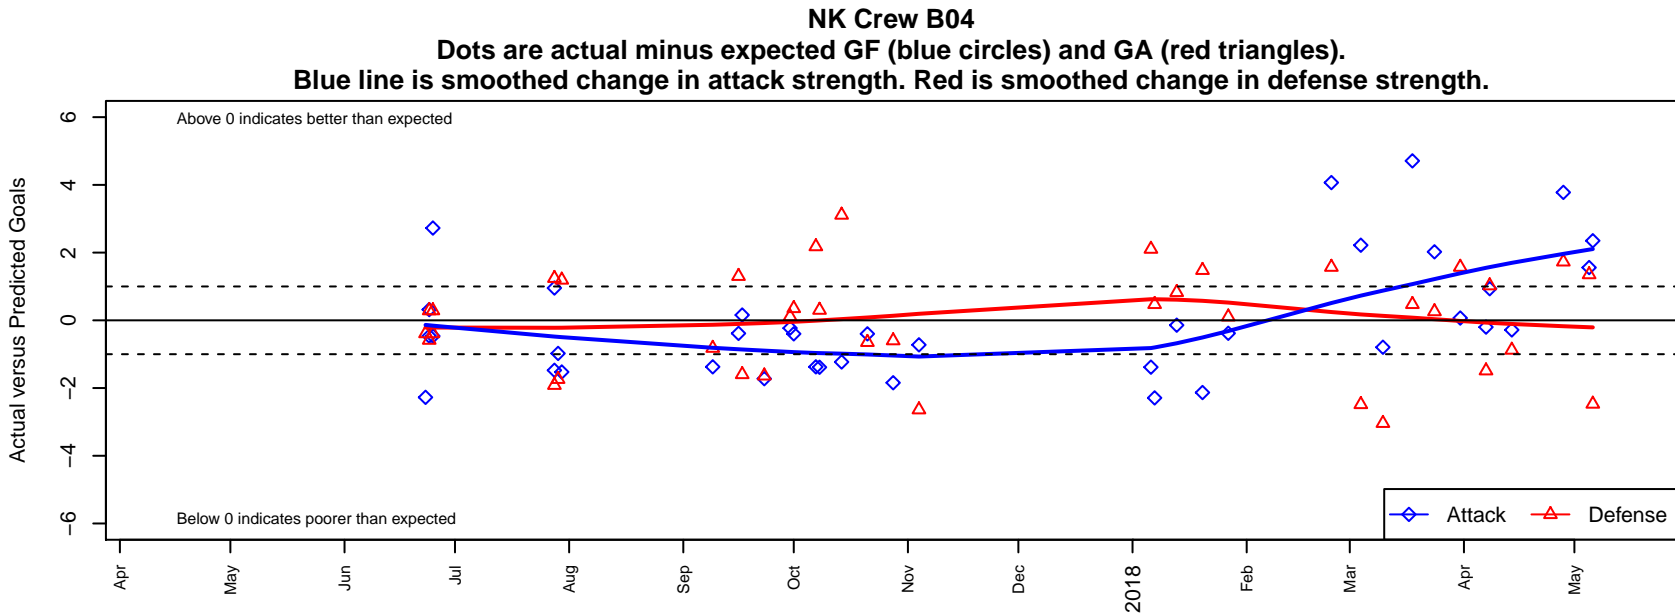

NK Crew B04

North Kitsap SC
 Poulsbo, WA
 B04 total strength=1232
 attack=8.07 defense=2.47
 fall league = PSPL WSPL U14
 spr league = Spr NPSL (04) Div 1 U14

alt names used:
 NK Crew
 NORTH KITSAP SC NK CREW
 NK Crew
 North Kitsap Soccer Club – NK Crew
 North Kitsap B04 Crew
 North Kitsap Soccer Club – NK Crew

**attack and defense variance (black dot)
relative to other teams
and top 10 in region**

**attack and defense rating
relative to others at age
and all opponents in last 13 months**

Performance relative to 13 month average