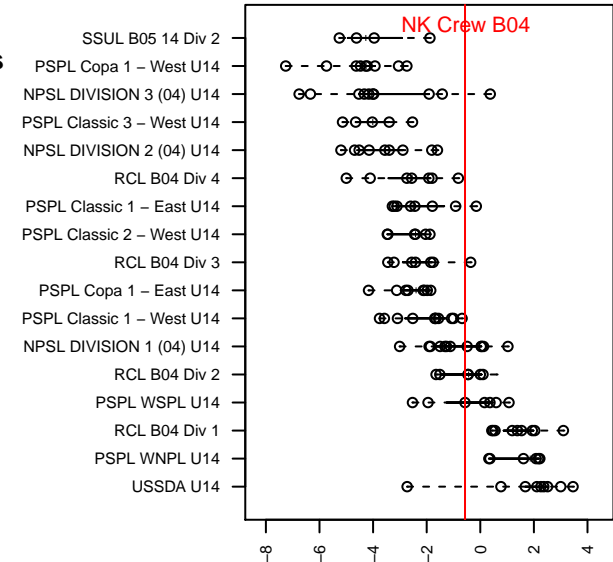

NK Crew B04

North Kitsap SC
 Poulsbo, WA
 B04 total strength=1232
 attack=8.07 defense=2.47
 fall league = PSPL WSPL U14
 spr league = Spr NPSL (04) Div 1 U14

alt names used:
 NK Crew
 NORTH KITSAP SC NK CREW
 NK Crew
 North Kitsap Soccer Club – NK Crew
 North Kitsap B04 Crew
 North Kitsap Soccer Club – NK Crew

Venues played:
 2017 Clash At the Border Gold
 2017 Crossfire Select U14 Gold
 2017 PSPL WSPL U14
 2017 Founders Cup B04 Div A
 2017 Spr NPSL (04) Division 1 U14
 2017 WYS Presidents Cup B04 Division 2

**attack and defense variance (black dot)
relative to other teams
and top 10 in region**

**attack and defense rating
relative to others at age
and all opponents in last 13 months**

Performance relative to 13 month average