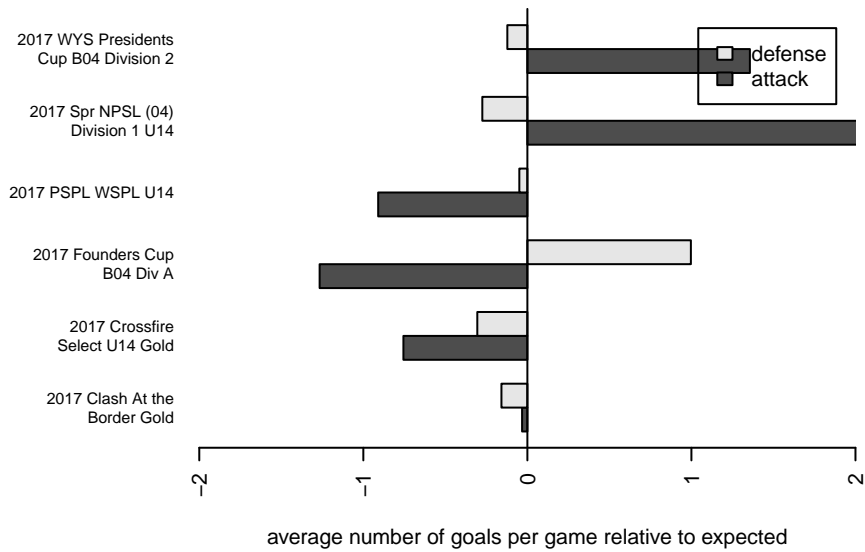

NK Crew B04

North Kitsap SC
 Poulsbo, WA
 B04 total strength=1232
 attack=8.07 defense=2.47
 fall league = PSPL WSPL U14
 spr league = Spr NPSL (04) Div 1 U14

alt names used:
 NK Crew
 NORTH KITSAP SC NK CREW
 NK Crew
 North Kitsap Soccer Club – NK Crew
 North Kitsap B04 Crew
 North Kitsap Soccer Club – NK Crew

Venues played:
 2017 Clash At the Border Gold
 2017 Crossfire Select U14 Gold
 2017 PSPL WSPL U14
 2017 Founders Cup B04 Div A
 2017 Spr NPSL (04) Division 1 U14
 2017 WYS Presidents Cup B04 Division 2

**attack and defense variance (black dot)
relative to other teams
and top 10 in region**

**attack and defense rating
relative to others at age
and all opponents in last 13 months**

Performance relative to 13 month average