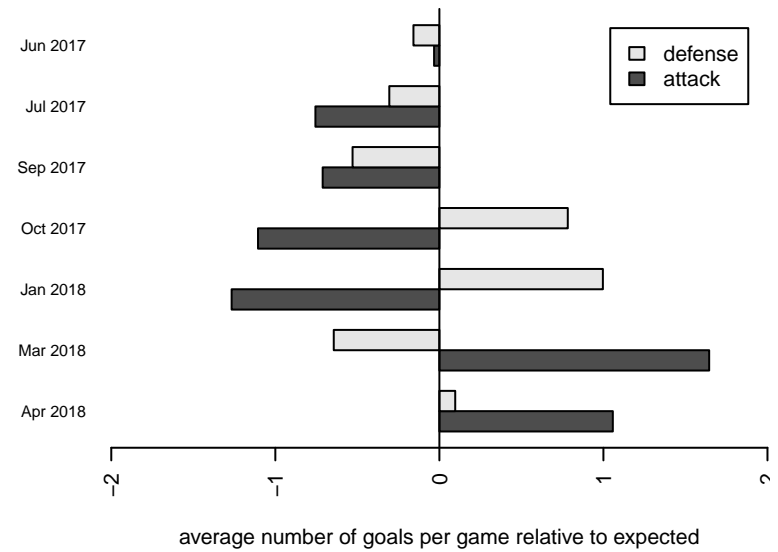

Performance relative to 13 month average